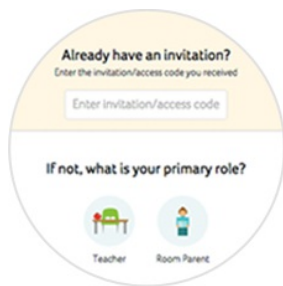

Please join Mrs. Roberson HR- ELA class on Bloomz!

Bloomz is a new app that works both on your smartphone as well as on your computer. You will receive quick updates and photos of class activities, be able to access our class calendar, and more. All in a private and secure environment.

New Bloomz Parent

1. Download the "Bloomz" app from the AppStore/PlayStore and click on "Enter Code". If browser, go to bloomz.com and click on "Join Bloomz" followed by "Enter Code"
2. In the text box, enter **QZD7GW**
3. Create your account